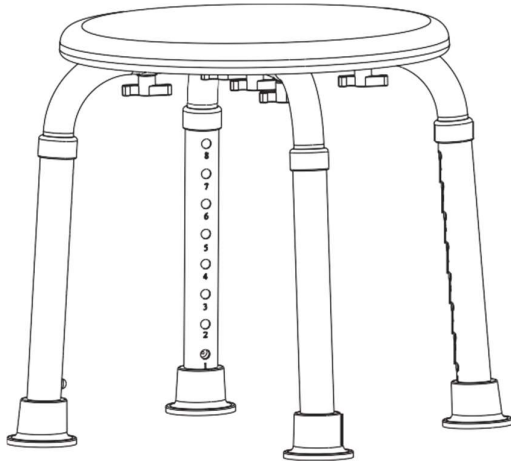

# Adjustable Bath & Shower Stool

# PARTS

x1 plastic seat

x1 frame tube A

x1 frame tube B

x5 knobs

x5 arc gaskets