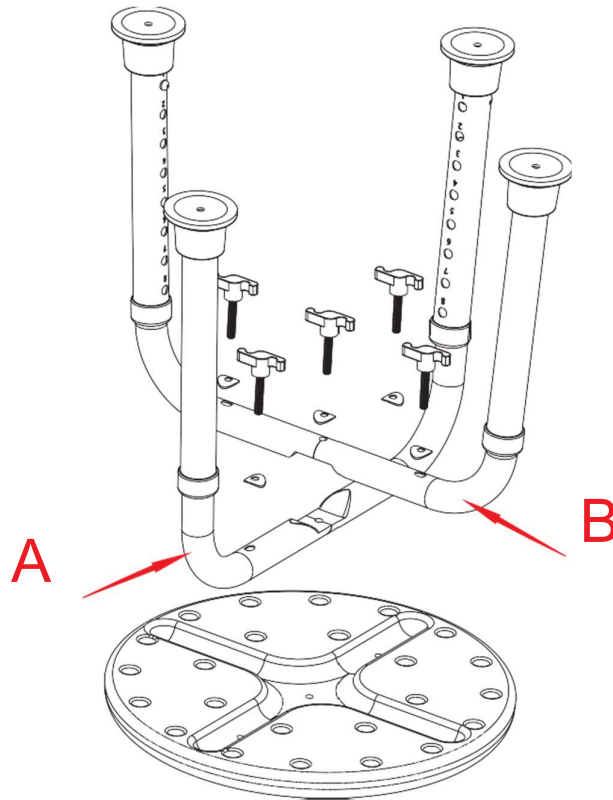

Thank you for your purchase!

Adjustable Bath & Shower Stool

ASSEMBLY INSTRUCTIONS

Before You Begin:

Please identify all component parts and hardware pieces required before you begin.

Carefully remove all the components from the packaging and set aside for assembly.

Warning:

CHOKING HAZARD - Small Parts. Adult Assembly Required.

DO NOT ALLOW CHILDREN TO CLIMB ON THE STOOL.

PARTS

x1 plastic seat

x1 frame tube A

x1 frame tube B

x5 knobs

x5 arc gaskets

STEP

.....

Thank you for purchase!