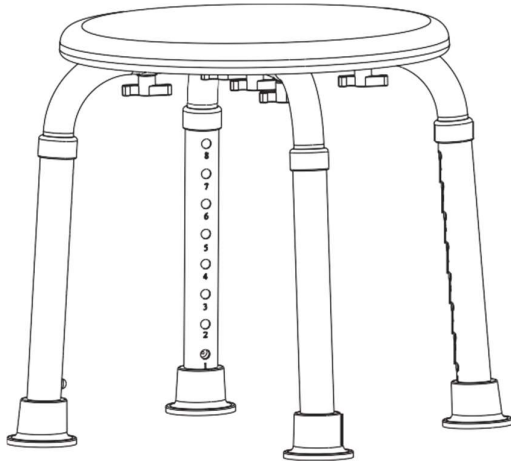

Thank you for your purchase!

Adjustable Bath & Shower Stool

ASSEMBLY INSTRUCTIONS

Before You Begin:

Please identify all component parts and hardware pieces required before you begin.

Carefully remove all the components from the packaging and set aside for assembly.

Assemble on a soft surface to prevent scratching during assembly.

Caution:

Tighten all components securely before use. Failure to do so may result in personal injury. DO NOT use any sharp objects to open plastic wrapped components as damage to product or components may result.

Warning:

CHOKING HAZARD - Small Parts. Adult Assembly Required.

DO NOT ALLOW CHILDREN TO CLIMB ON THE STOOL.

PARTS

x1 plastic seat

x1 frame tube A

x1 frame tube B

x5 knobs