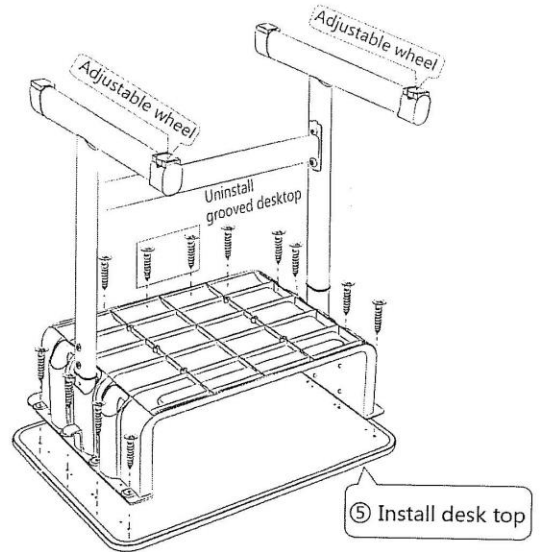

# DESK ASSEMBLY INSTRUCTION

2 Qty Extension Tubes

YU-YCY-049-GG

**\*\* Table Top \*\***

Stationary Glide

Plastic Leg Inserts

Legs

Table Drawer

Beam

Hardware

Extension Tubes

Stationary Glide

Adjustable Wheel & Glide