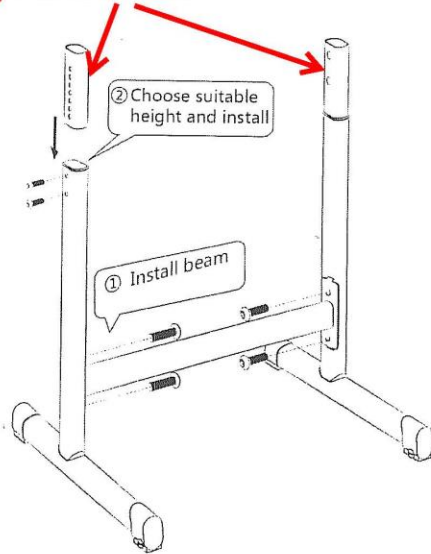

# DESK ASSEMBLY INSTRUCTION

2 Qty Extension Tubes

YU-YCY-049-GG

**\*\* Table Top \*\***

Stationary Glide

Plastic Leg Inserts

Legs

Table Drawer