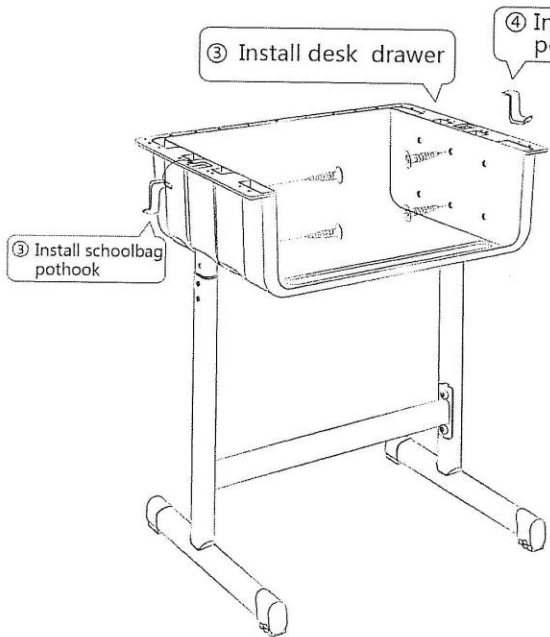

# DESK ASSEMBLY INSTRUCTION

2 Qty Extension Tubes

YU-YCY-049-GG

**\*\* Table Top \*\***

Stationary Glide

Plastic Leg Inserts

Legs

Table Drawer

Beam

Hardware

Extension Tubes

Stationary Glide

Adjustable Wheel & Glide