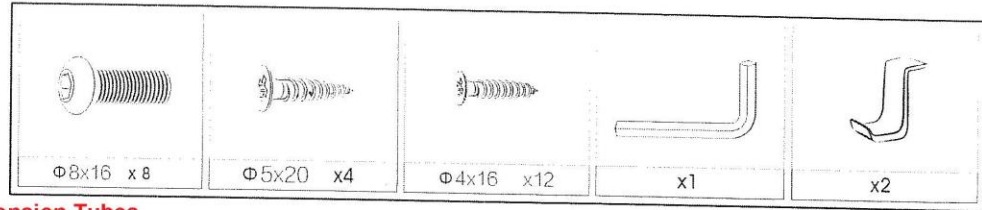

# DESK ASSEMBLY INSTRUCTION

2 Qty Extension Tubes

YU-YCY-049-GG

**\*\* Table Top \*\***

Stationary Glide

Plastic Leg Inserts

Legs

Table Drawer