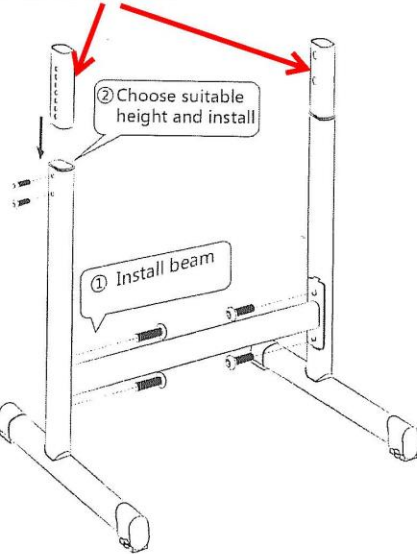

# DESK ASSEMBLY INSTRUCTION

2 Qty Extension Tubes

YU-YCY-049-GG

**\*\* Table Top \*\***

Stationary Glide

Plastic Leg Inserts

Legs

Table Drawer

Beam

Hardware

Extension Tubes

Stationary Glide

Adjustable Wheel & Glide