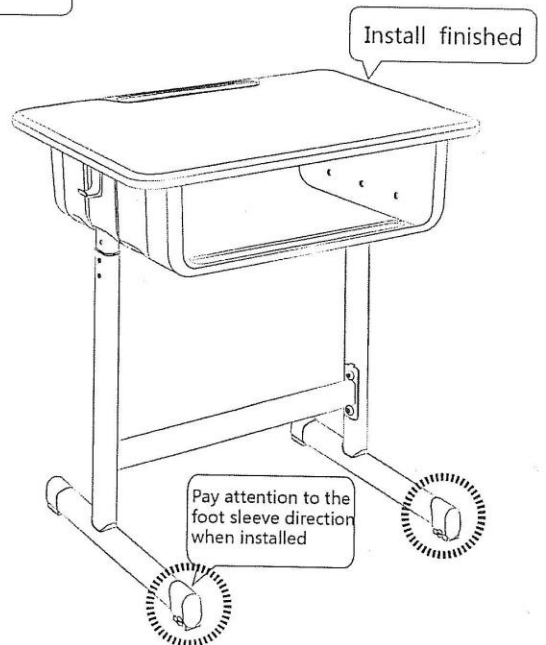

# DESK ASSEMBLY INSTRUCTION

2 Qty Extension Tubes

YU-YCY-049-GG

**\*\* Table Top \*\***

Stationary Glide

Plastic Leg Inserts

Legs

Table Drawer